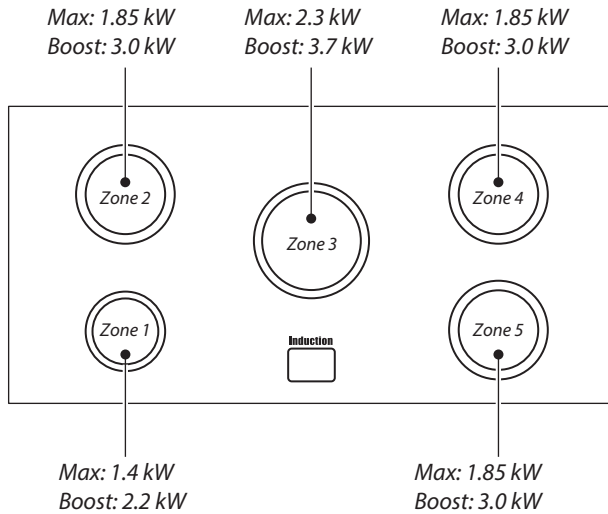

48" ELISE INDUCTION RANGETOP

MODEL: AEL48INRT

5 BURNER INDUCTION COOKTOP