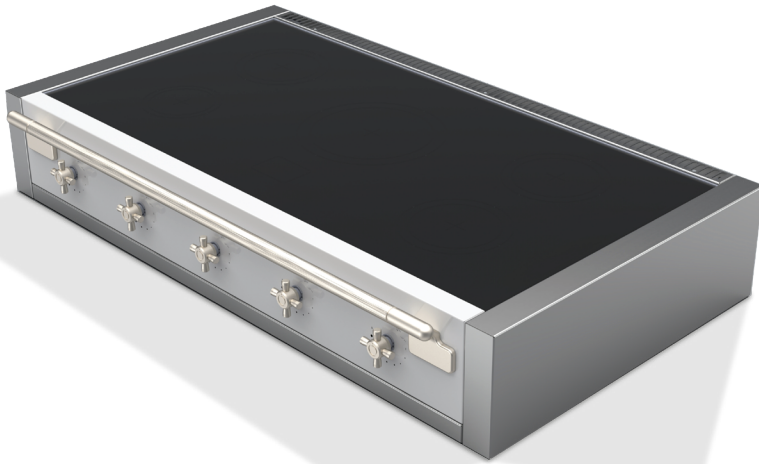

# 48" ELISE INDUCTION RANGETOP

MODEL: **AEL48INRT**

In the re-imagining of the classic Elise design, AGA took its cues from the modern farmhouse movement itself. Rustic yet refined, the Elise blends old and new in masterful ways, both fresh and timeless, with just a hint of the exquisite.

The AGA Elise Induction Rangetop can heat food precisely, two to three times more quickly than gas, while conserving energy, saving counter space, and simplifying cleaning by keeping glass surfaces cool so splatters don't cook on.

Complimented by stunning cruciform knobs with knurling (*available in standard Brushed Nickel, five after-market finishes, or optional Antique Brass*), the re-imagined AGA Elise Induction Rangetop confidently steps into the spotlight along side its classic AGA siblings.

## FEATURES

- Extra-large 43"W x 21 ½"D ceramic glass surface with 5 induction burners and facia touch controls efficiently utilizes / transfers / captures 90% of energy generated compared to only 55% with that of a traditional gas burner
- Hob display features: 3700w boost, residual heat indicator, 9 power settings, overheat detection and child safety lock.