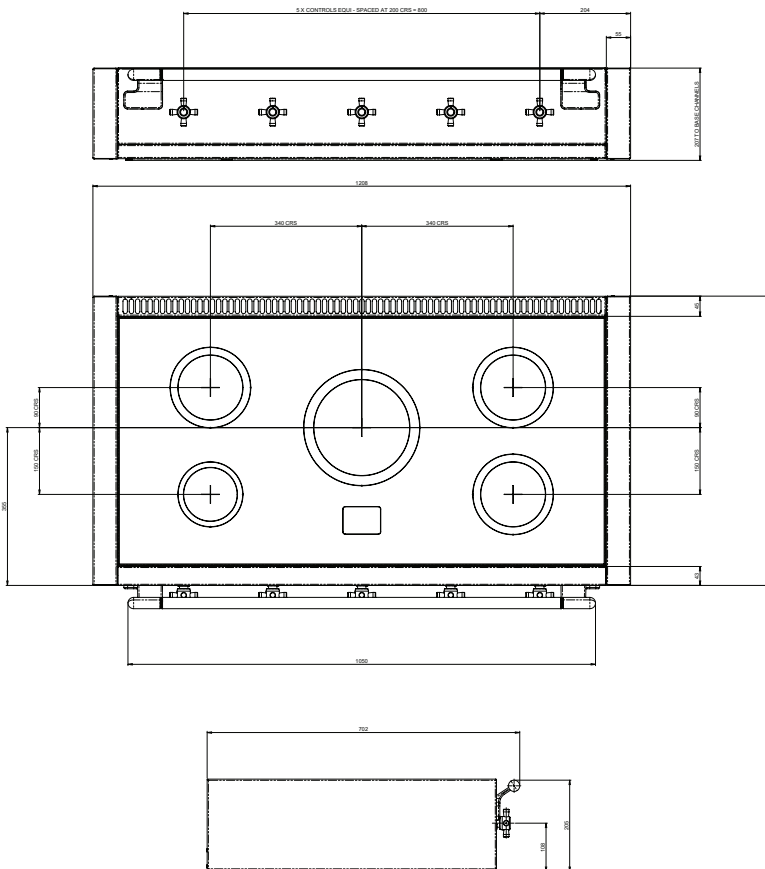

FEATURES

- Extra-large 43"W x 21 ½"D ceramic glass surface with 5 induction burners and facia touch controls efficiently utilizes / transfers / captures 90% of energy generated compared to only 55% with that of a traditional gas burner
- Hob display features: 3700w boost, residual heat indicator, 9 power settings, overheat detection and child safety lock.

SPECIFICATIONS

- Electrical Rating: 230V (2 Wire + N + Grd) 60Hz 11.1kW
- Induction element ratings:
  - **Front Left:** 1.4 kW (Max) 2.2 kW (Boost)
  - **Rear Left:** 1.85 kW (Max) 3.0 kW (Boost)
  - **Center:** 2.3 kW (Max) 3.7 kW (Boost)
  - **Front Right:** 1.85 kW (Max) 3.0 kW (Boost)
  - **Rear Right:** 1.85 kW (Max) 3.0 kW (Boost)
- Product Dimensions: 47 ⅞" W x 26 ⅞" D x 8 ⅛" H
- Shipping weight (lbs): 132lbs (*includes packaging, no pallet*)