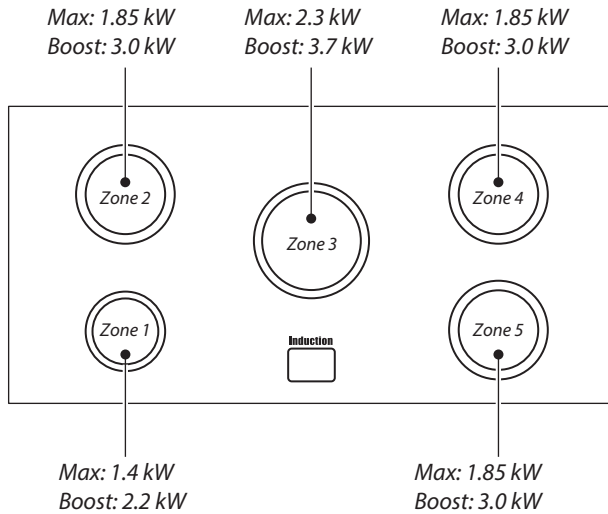

## 5 BURNER INDUCTION COOKTOP

Cooking zone	Minimum Pan Diameter (Pan base) inches (mm)
Front left	4 3/4" (120)
Rear left	5 1/2" (140)
Center	8 1/4" (160)
Rear right	5 1/2" (140)
Front right	5 1/2" (140)

## DIMENSIONS

	<b>48" Induction Rangetop</b>	<b>36" Induction Rangetop</b>
Overall width	47 9/16" (1208 mm)	35 1/2" (900mm)
Overall depth	26 7/16" (678 mm)	26 7/16" (678 mm)
Minimum space for Rangetop	48 " (1220 mm)	31 1/2" (800mm)
Weight (unpacked)	132 LBS (60 Kg)	90 LBS (40 Kg)

### COUNTERTOP CUTOUT DIMENSIONS FOR 36" RANGETOP